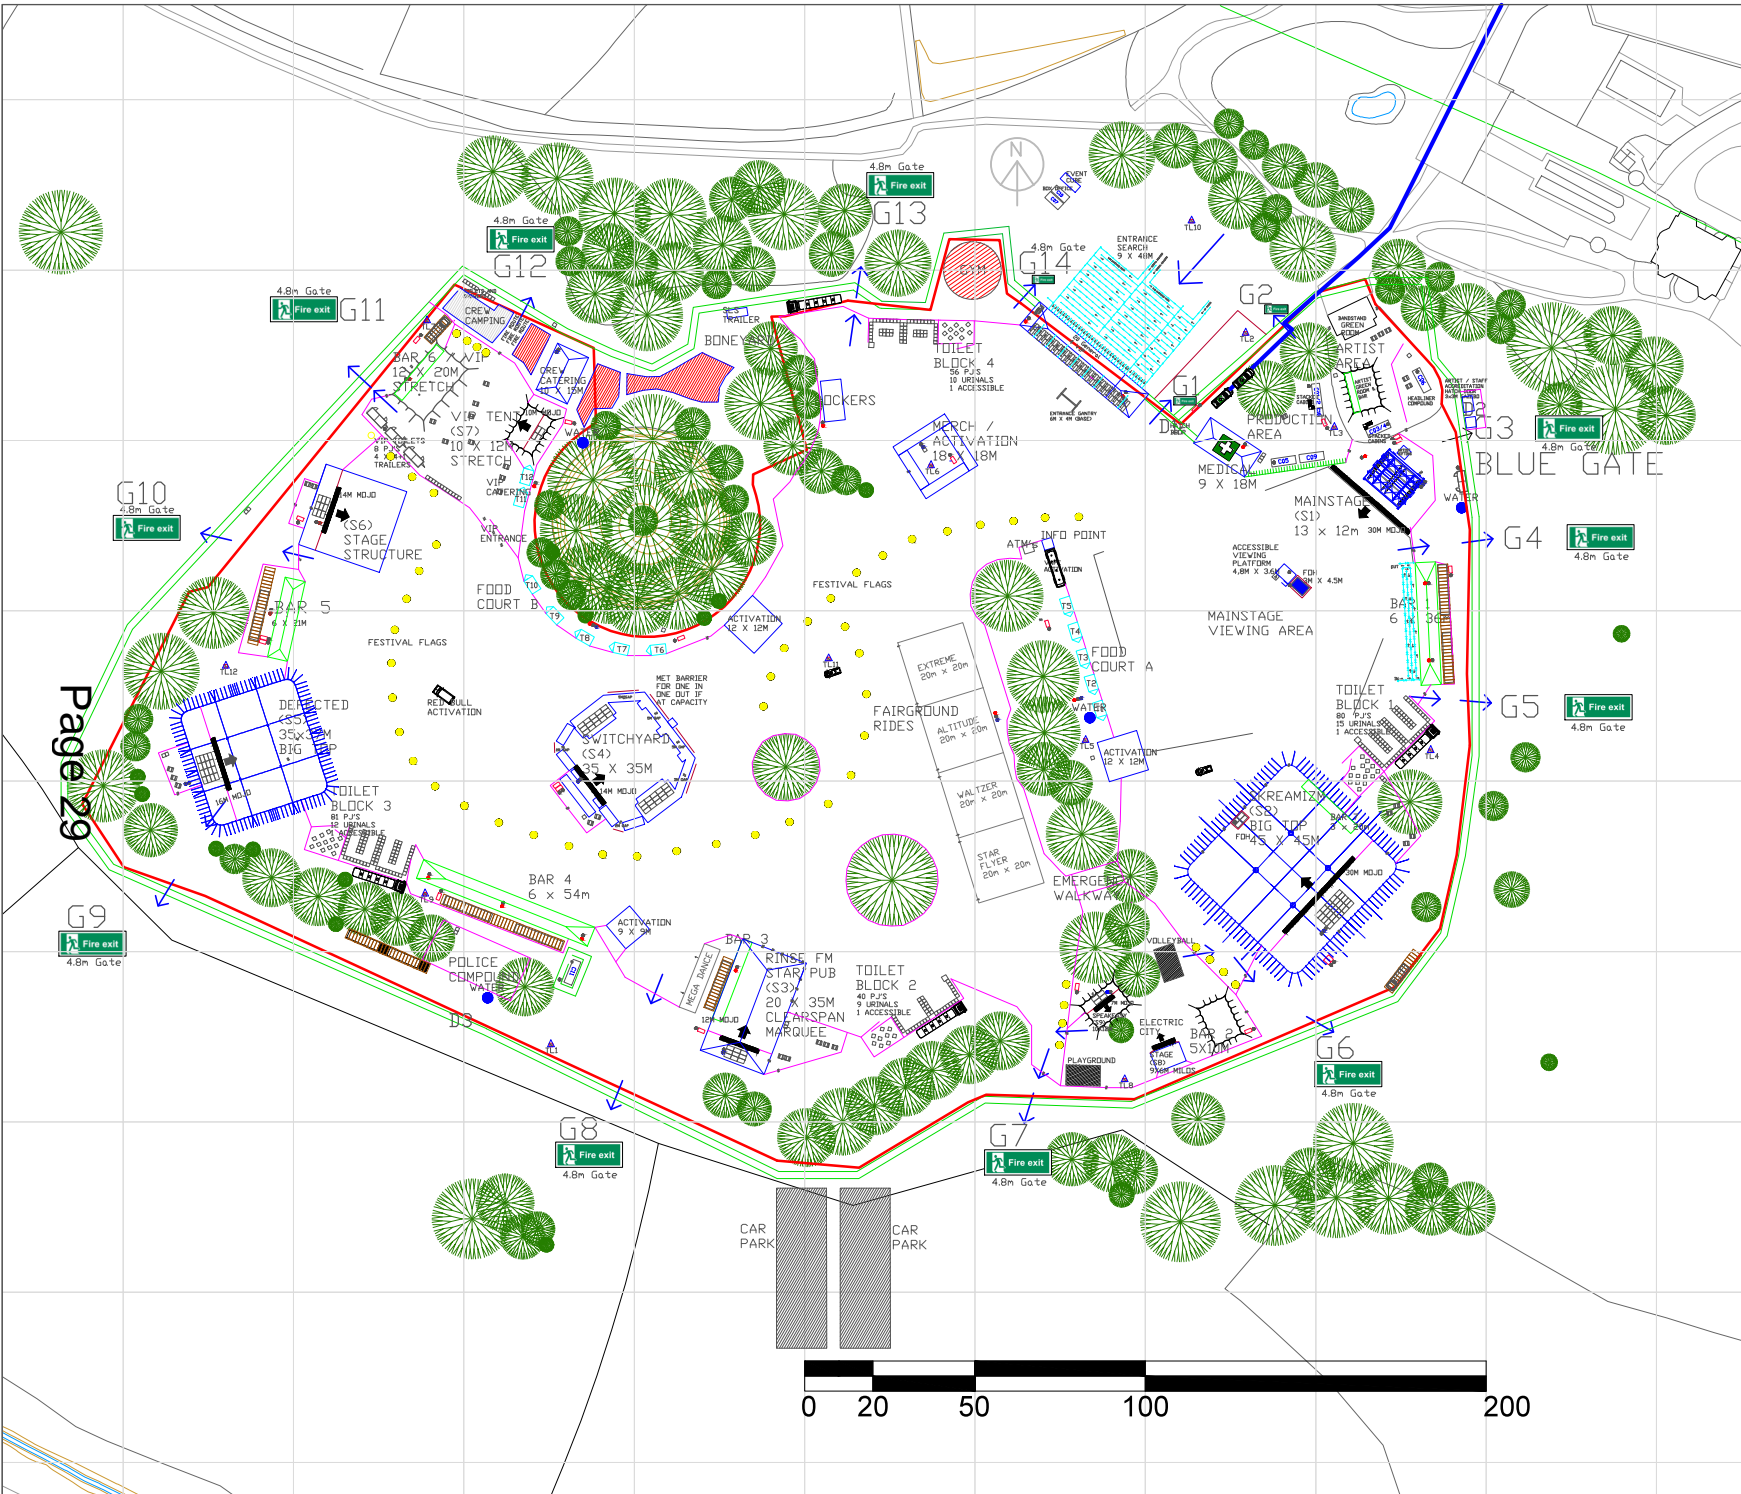

WE ARE THE FAIR
 EASTERN ELECTRICS FESTIVAL 2018
 MORDEN PARK, LONDON ROAD, SM4 5QU
 51°23'32.02"N
 0°12'38.35"W
 EVENT DAY: TBC
 OPENING HOURS: 11AM - 10PM
 BUILD & BREAK: TBC
 V4 - Drawn by Rami Ali

SCALE: 1 SQUARE = 50m

- KEY**
- FIRE EXTINGUISHERS**
 - BLACK DOT - CO2 EXTINGUISHER
 - BLUE DOT - POWDER EXTINGUISHER
 - RED DOT - WATER EXTINGUISHER
 - EMERGENCY VEHICLE ROUTE
 - ⚕ MEDICAL
 - ↔ FLOW ARROWS
 - ⚡ F1 FIRE EXITS [MAIN 2M] [1.2-1.5] STAGE HEIGHTS
 - 🏠 GENERATORS
 - 🏠 MARQUEES
 - 🛡 STEELSHIELD
 - 🚧 PED BARRIER
 - 🚧 MOJD BARRIER
 - 🚧 MET BARRIER
 - 🚧 HERAS FENCE
 - 🚧 LICENSABLE AREA
 - 🚪 C01/2 C06 CABINS
 - 🚪 TOILETS
 - 🚪 T2 TRADERS
 - 🚪 STAGING
 - 🚪 VIEWING PLATFORM
 - 🚪 SADDLESPAN
 - 🚪 BIG TOP
 - 🚪 STRETCHTENT
 - 🚪 BARS

Page 29

This page is intentionally left blank